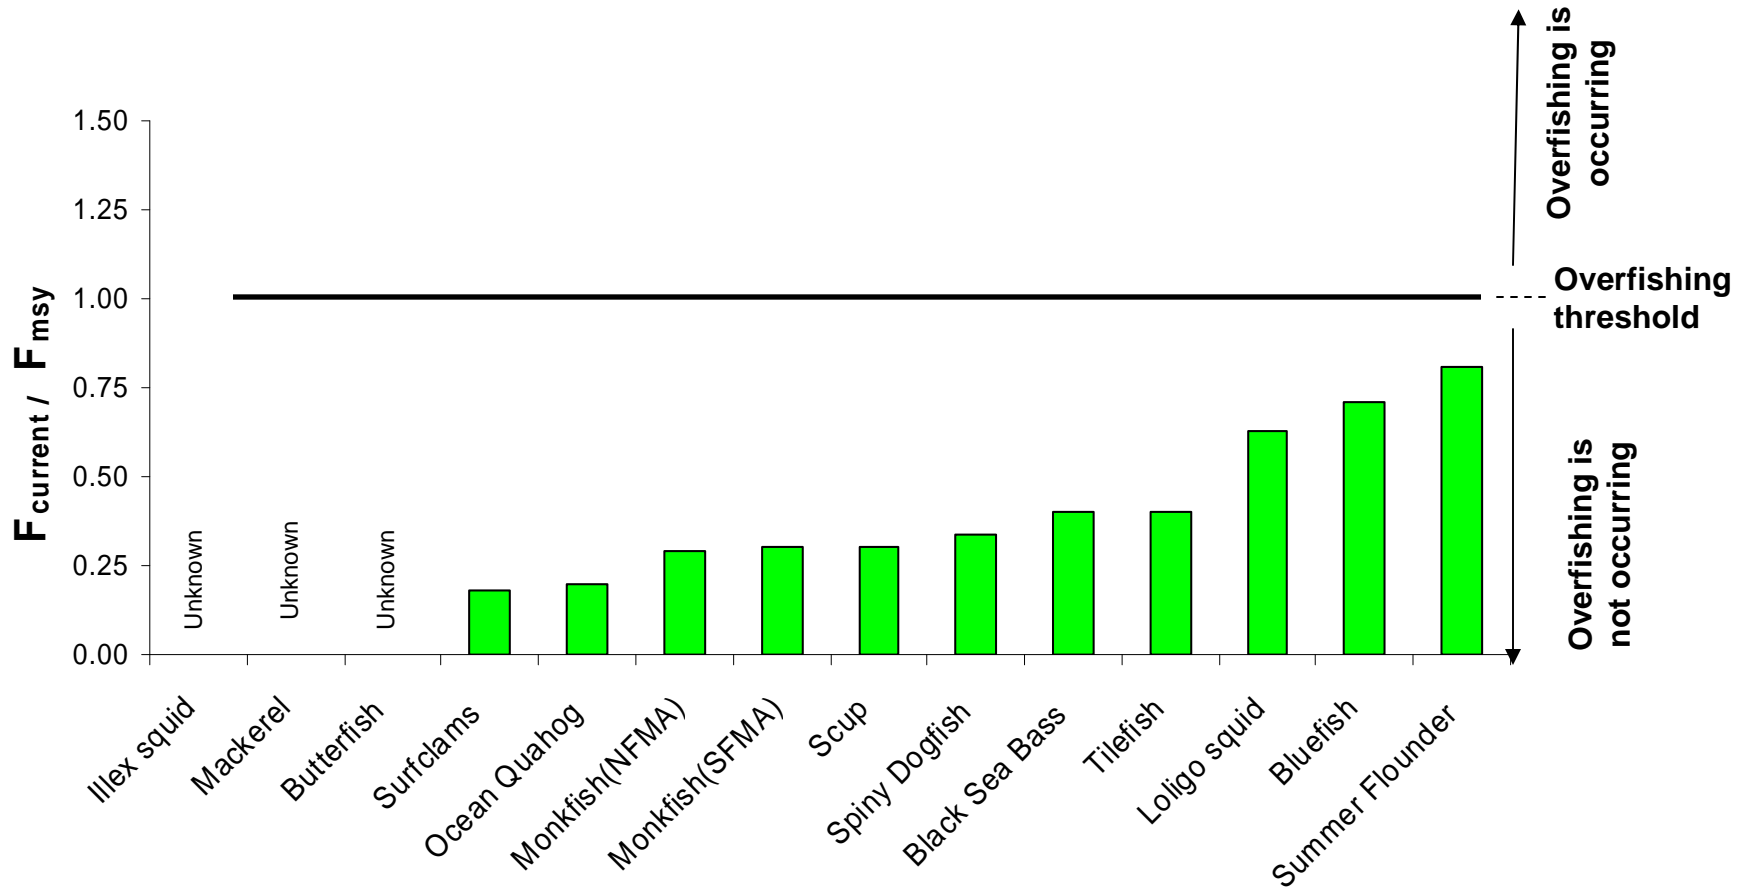

Stock Size Relative to Biological Reference Points

NOTE: Unknown Bmsy - *Illex* and *Loligo* squids, butterfish, and mackerel.

NOTE: Of the 13 species managed by the Council, 10 are known not be overfished and 3 are unknown. Of the 10 known, none are overfished and summer flounder is 77% rebuilt.

Fishing Mortality Ratios for MAFMC Managed Species

NOTE: Butterfish 2010 Assessment determined butterfish are likely experiencing overfishing for 2008.