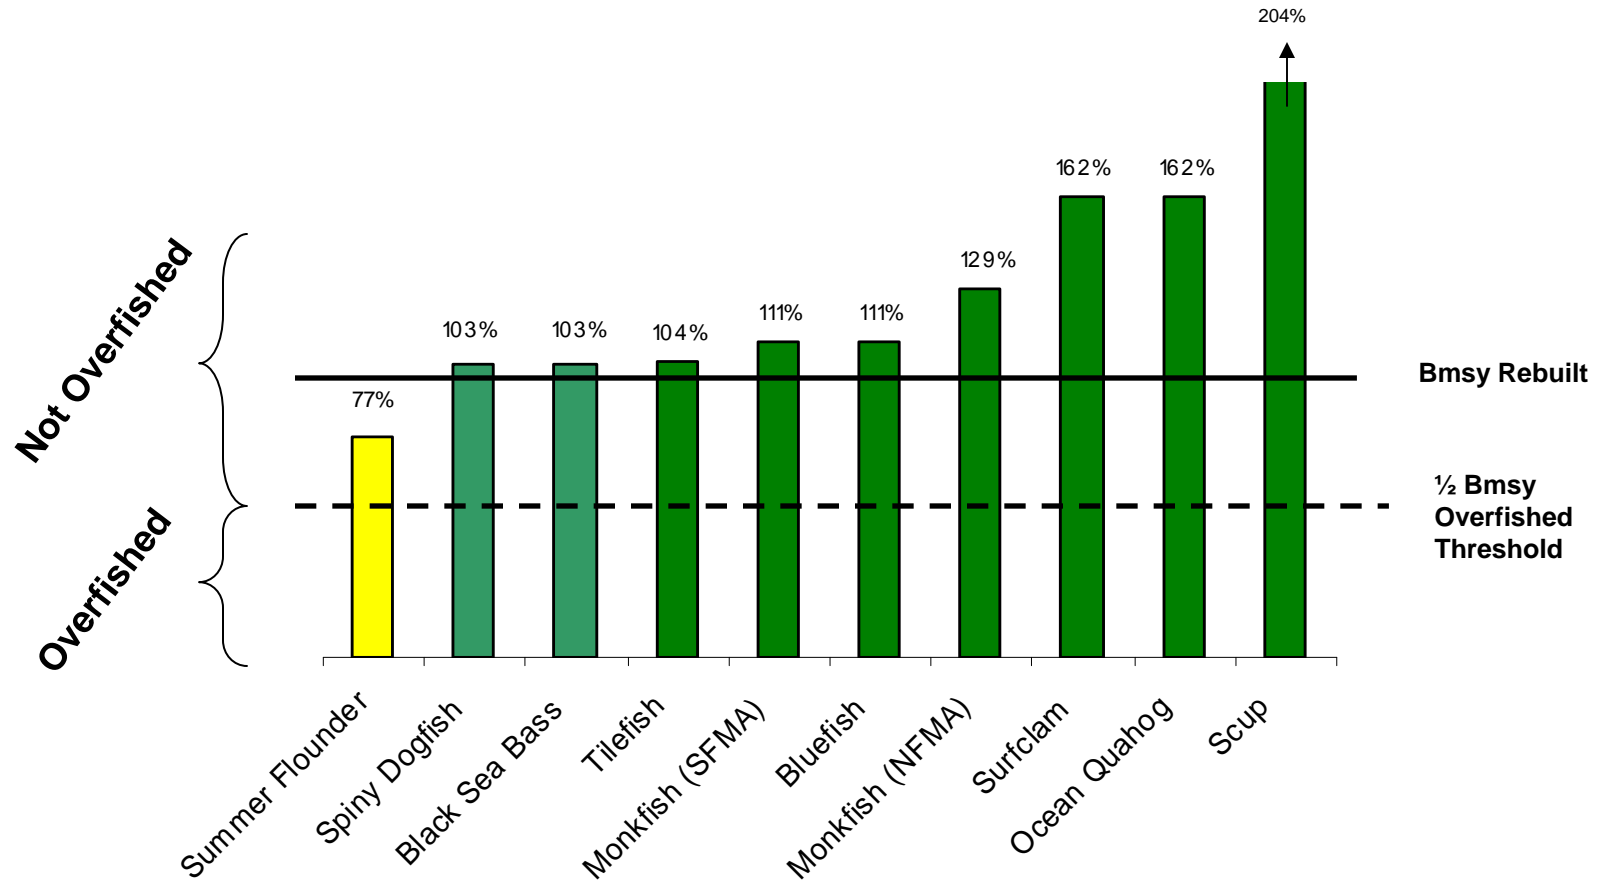

Stock Size Relative to Biological Reference Points

NOTE: Unknown Bmsy - *Illex* and *Loligo* squids, butterfish, and mackerel.

NOTE: Of the 13 species managed by the Council, 10 are known not be overfished and 3 are unknown. Of the 10 known, none are overfished and summer flounder is 77% rebuilt.

Fishing Mortality Ratios for MAFMC Managed Species

NOTE: Butterfish 2010 Assessment determined butterfish are likely experiencing overfishing for 2008.